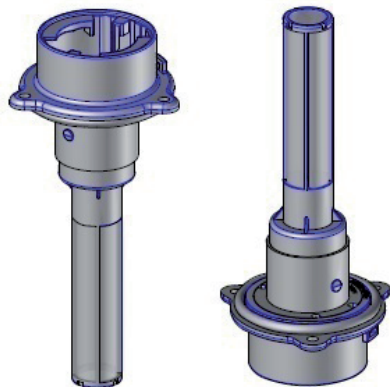

**FILLER NECK CONNECTION IN ACCORDANCE
WITH DIN 73400, CAM A**

Scale 1:2

DC411

Find this and other filler necks and associated caps and chains at:

<https://www.dieselparts.co.uk/filler-necks>